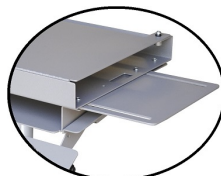

Security Laptop Stand - #350306

The Omnimed Security Laptop Stand is constructed of heavy gauge steel that is powder coated for a durable attractive finish. The laptop is secured to the work surface with a cover that has two-lock security and an adjustable keyboard tray underneath. The security top is mounted on a heavy gauge plated steel pole in a 5 leg base with 3 inch casters. The stand can be used sitting or standing. Vertical movement is controlled by operating the hand levers on both sides of the security top to adjust the height from 31 to 41 inches. A gas spring lift mechanism within the unit provides the smooth vertical lift. Stands measure 31-41 inches high by 21½ inches wide and 14 ½ inches deep. Its base has a diameter of 25 inches. These units include a 5 year warranty.

- Accommodates laptops up to 15½" Wide
- Optional Scanner Holder
- Durable powder coated steel construction
- Two lock security for laptop
- Sturdy 5 leg base on 3 inch casters
- Measures 31" to 41"H by 18" W by 12"D
- 5 Year Warranty

Scanner Holder
#350306S

Wire Basket
6½H x 4¼W x 4¼D
#350005

Transport Basket
10H x 13W x 4D
#350002

Ambi Mouse Tray
#350306MT