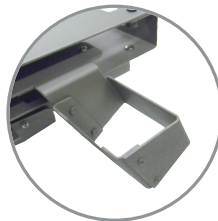

Security Laptop Stand - #350306

The Omnimed Security Laptop Stand is constructed of heavy gauge steel that is powder coated for a durable attractive finish. The laptop is secured to the work surface with a cover that has two-lock security and an adjustable keyboard tray underneath. The security top is mounted on a heavy gauge plated steel pole in a 5 leg base with 3 inch casters. The stand can be used sitting or standing. Vertical movement is controlled by operating the hand levers on both sides of the security top to adjust the height from 31 to 41 inches. A gas spring lift mechanism within the unit provides the smooth vertical lift. Stands measure 31-41 inches high by 21½ inches wide and 14 ½ inches deep. Its base has a diameter of 25 inches. These units include a 5 year warranty.

- Accommodates laptops up to 15½" Wide
- Optional Scanner Holder
- Durable powder coated steel construction
- Two lock security for laptop
- Sturdy 5 leg base on 3 inch casters
- Measures 31" to 41"H by 18" W by 12"D
- 5 Year Warranty